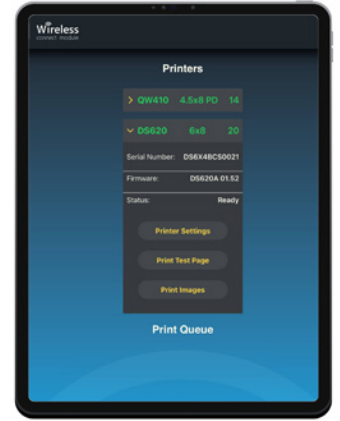

WCM2 PRINT

- Wirelessly print from macOS®, iOS®, Android®, and Windows® devices.
- Easy printing from tablet-based (iPad® or Android) photo booths and roamer booths.
- Printer and media are automatically identified by WCM2 Print.
- Print to single or multiple DNP printers.
- Perfect tool to enable printing at small to medium size events.

Easy Wireless Printing

The WCM2 Print is DNP's newest and easiest wireless printing device, allowing wireless printing from mobile devices (iPhone®, iPad, and Android devices), Windows PCs, and Mac® and direct printing using the WCM Print.

WCM Portal

The WCM Portal includes new admin controls that are easy to navigate. Set which print sizes are made available, manage WCM Print functions, and other settings to customize the user experience.

Shows connected printers & media count.

Drop down allows for easy change to printer settings.

Adjust print sizes, finish, and even ICM profiles.

Create Hotspot, connect to WiFi, or setup ethernet connection.