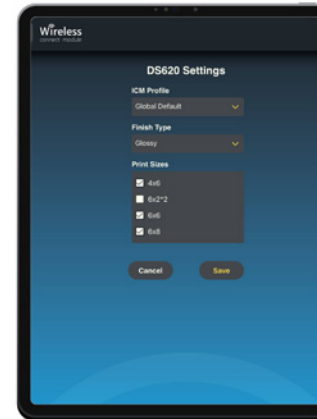

Easy Wireless Printing

The WCM2 Print is DNP's newest and easiest wireless printing device, allowing wireless printing from mobile devices (iPhone®, iPad, and Android devices), Windows PCs, and Mac® and direct printing using the WCM Print.

WCM Portal

The WCM Portal includes new admin controls that are easy to navigate. Set which print sizes are made available, manage WCM Print functions, and other settings to customize the user experience.

Shows connected printers & media count.

Drop down allows for easy change to printer settings.

Adjust print sizes, finish, and even ICM profiles.

Create Hotspot, connect to WiFi, or setup ethernet connection.