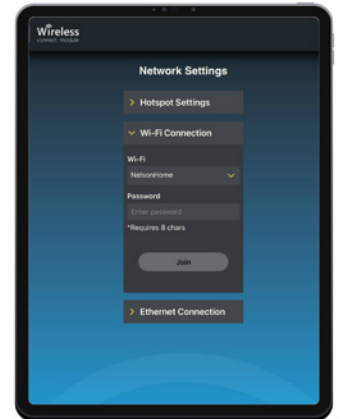

Easy Wireless Printing

The WCM2 Print is DNP's newest and easiest wireless printing device, allowing wireless printing from mobile devices (iPhone®, iPad, and Android devices), Windows PCs, and Mac® and direct printing using the WCM Print.

WCM Portal

The WCM Portal includes new admin controls that are easy to navigate. Set which print sizes are made available, manage WCM Print functions, and other settings to customize the user experience.

Shows connected printers & media count.

Drop down allows for easy change to printer settings.

Adjust print sizes, finish, and even ICM profiles.

Create Hotspot, connect to WiFi, or setup ethernet connection.