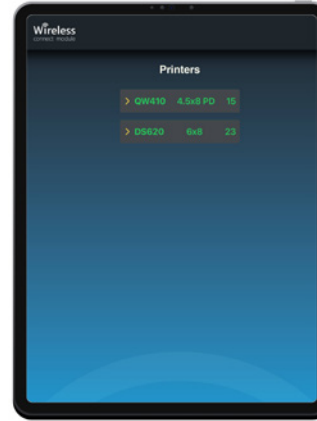

WCM2 PRINT

- Wirelessly print from macOS®, iOS®, Android®, and Windows® devices.
- Easy printing from tablet-based (iPad® or Android) photo booths and roamer booths.
- Printer and media are automatically identified by WCM2 Print.
- Print to single or multiple DNP printers.
- Perfect tool to enable printing at small to medium size events.

Easy Wireless Printing

The WCM2 Print is DNP's newest and easiest wireless printing device, allowing wireless printing from mobile devices (iPhone®, iPad, and Android devices), Windows PCs, and Mac® and direct printing using the WCM Print.

WCM Portal

The WCM Portal includes new admin controls that are easy to navigate. Set which print sizes are made available, manage WCM Print functions, and other settings to customize the user experience.