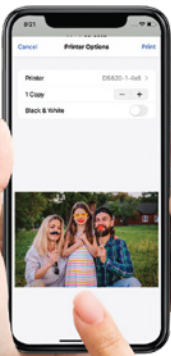

Easy Wireless Printing

The WCM2 Print is DNP's newest and easiest wireless printing device, allowing wireless printing from mobile devices (iPhone®, iPad, and Android devices), Windows PCs, and Mac® and direct printing using the WCM Print.

Shows connected printers & media count.

Drop down allows for easy change to printer settings.

Adjust print sizes, finish, and even ICM profiles.

Create Hotspot, connect to WiFi, or setup ethernet connection.

WiFi Hotspot

The WCM2 Print creates its own WiFi hotspot that allows wireless printing without the need for an internet connection.

Connects to Your Network

The WCM2 Print can connect to other networks via WiFi or ethernet to allow you to print as well as connect to social networks for uploads.