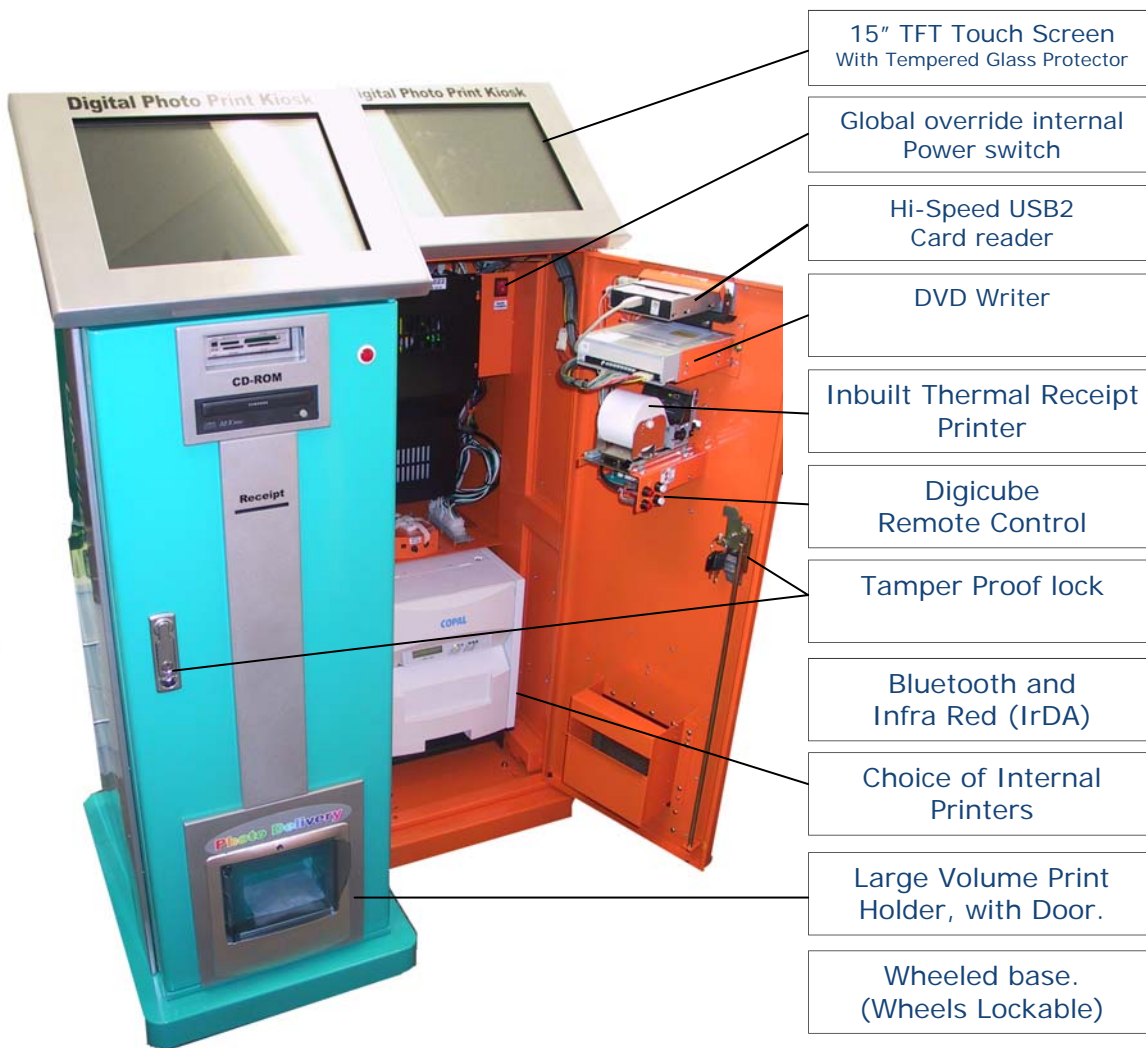

Upgrade Paths & Future Proofing:

The kiosk comprises of basic units, which enables the owner to change/modify it to suit the fast changing needs that the Digital world requires.

The entire PC component can be easily replaced/updated by even your local PC Tech. Being Windows based, you can easily load the latest version of the kiosk software onto the unit, and have a system that compares admirably with the models on the market in the future, at a fraction of the cost.

Card readers can be changed easily, making it simple to keep up with the ever changing world of digital media. Even the add on features available can be added at a later date when the need for them arises.

HARDWARE SPECIFICATIONS