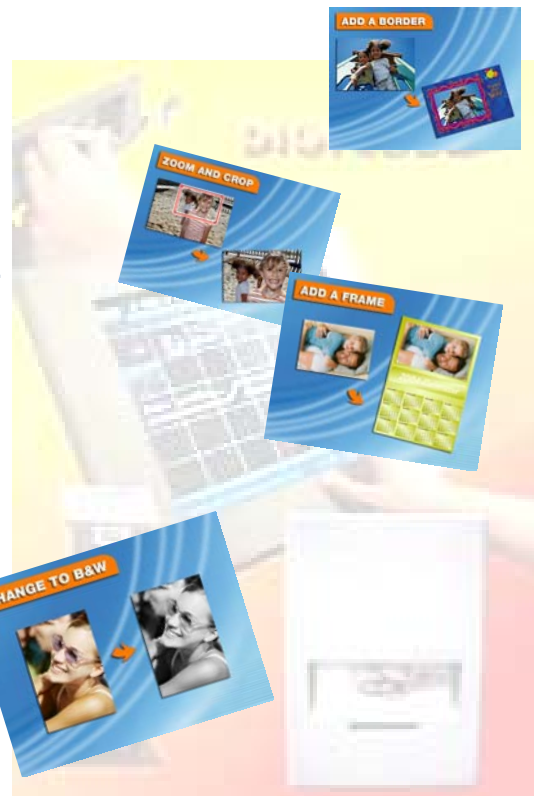

Photo.teller.

DIGICUBE

**Get Quality Prints
from your
Digital Media**

PHOTOTELLER

INSTANT PRINT KIOSK

- ◆ Digital Prints While-U-Wait
- ◆ Print directly at Kiosk (12s/print)
- ◆ Print directly on interfaced Digital Lab
- ◆ Irresistible edit-image features
- ◆ Ultra-Low While-U-Wait Print Costs.
- ◆ Full *Photo.teller* Kiosk Software
- ◆ Optional Pay-and-Print
- ◆ Inbuilt Receipt Printer
- ◆ Optional Coin and Note acceptor
- ◆ CD and Digital Card format readers
- ◆ Internet and email photos
- ◆ Remote Control for printing
- ◆ ADSL and Network capable
- ◆ Support for multiple Price Structures

INSTANT DIGITAL PRINTS

DIGICUBE

DIGICUBE

INSTANT PRINT

Produce and Sell:

- Burn To CD
- Burn to DVD /CD
- Email pictures
- Transfer Images for Offsite printing
- Print to Digital Minilab
- Gift products
- Print 6"x4" standard,
 - With Borders.
 - Fancy Borders
 - Index prints.
 - Mobile Phone images
 - Passport Photos
 - Frames, Calendars, stamps etc.
- Print 5"x7"
- Print 6"x8"
- Phototeller Creative

Instant Printer

Designed to accommodate the Copal range of printers, the Digicube uses Whitech's renowned Phototeller software to create a variety of images from the STD sizes produced by the printers

VENDING Coin Units

In New Zealand and Australia there is an optional Coin reader module with change dispenser. This allows customers to print prints without requiring in-store access. Coin units accept all 6 coinage values. A note/ bill acceptor is also available as an additional option to the coin units.