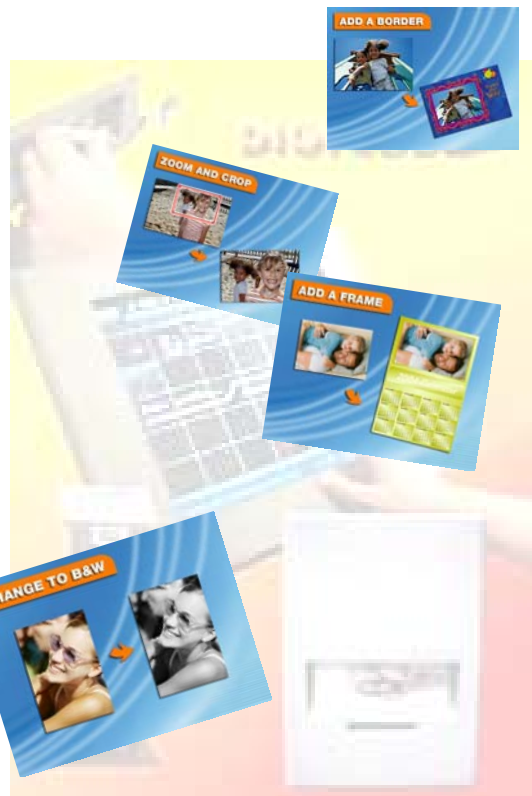

DIGICUBE

DIGICUBE

INSTANT PRINT

Produce and Sell:

- Burn To CD
- Burn to DVD /CD
- Email pictures
- Transfer Images for Offsite printing
- Print to Digital Minilab
- Gift products
- Print 6"x4" standard,
  - With Borders.
  - Fancy Borders
  - Index prints.
  - Mobile Phone images
  - Passport Photos
  - Frames, Calendars, stamps etc.
- Print 5"x7"
- Print 6"x8"
- Phototeller Creative