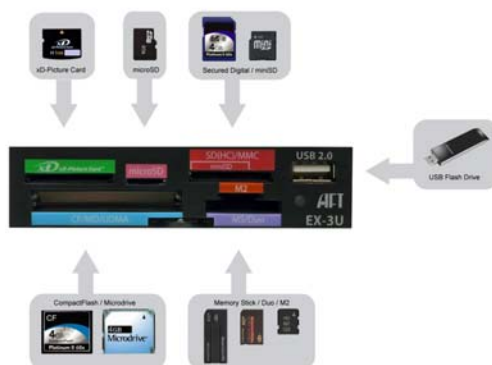

Upgrade Paths & Future Proofing:

The kiosk comprises of basic units, which enables the owner to change/modify it to suit the fast changing needs that the Digital world requires.

The entire PC component can be easily replaced/updated by even your local PC Tech. Being Windows based, you can easily load the latest version of the kiosk software onto the unit, and have a system that compares admirably with the models on the market in the future, at a fraction of the cost.

Card readers can be changed easily, making it simple to keep up with the ever changing world of digital media. Even the add on features available can be added at a later date when the need for them arises.

HARDWARE SPECIFICATIONS